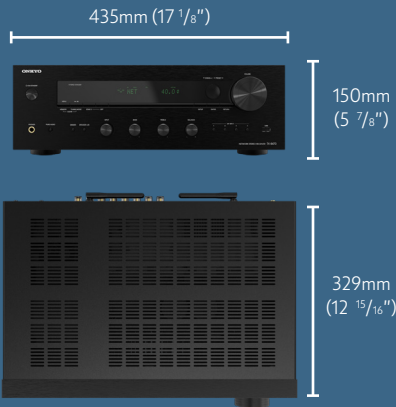

TX-8470

**ONKYO**  
THE **HEARTBEAT** OF ENTERTAINMENT

**TX-8470**  
NETWORK STEREO PREMIUM AMPLIFIER

## NETWORK STEREO PREMIUM AMPLIFIER

<b>POWER AND AMPLIFICATION</b>	110W/ch (8Ω, 20-20kHz, 0.08% THD, 2ch driven)
	Class G Amplifier
<b>HDMI AND VIDEO INPUTS</b>	4 In / 1 Out (ARC)
	8K/4K Ultra HD
<b>AUDIO IN/OUT</b>	4 HDMI, 3 RCA, 2 Opt, 1 Coax, 1 MM/MC selectable
	2 USB inputs
	1 + Zone 2 Preout
	1 Subwoofer out