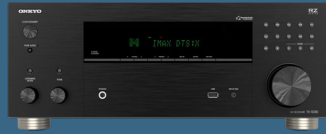

# ONKYO®

THE HEARTBEAT OF ENTERTAINMENT

For nearly 80 years, Onkyo has been providing audiophiles with sounds that no other company can match. Thanks to unique analogue circuitry and high-end amplifier technology, the 9.2-channel Onkyo TX-RZ30 delivers your favorite content with out-of-this-world sound – with soaring highs and extended deep bass down to 5 Hz. Fan favorite features like Dirac Live, optional Dirac Live bass control for two independent subwoofer outputs, Dolby Atmos, Works with Sonos, and IMAX Enhanced come standard with the Onkyo RZ Series AVRs to make it the heartbeat of your entertainment system.

TX-RZ30

PREMIUM AUDIO VIDEO RECEIVER

## TX-RZ30

PREMIUM AUDIO VIDEO RECEIVER

<b>POWER AND AMPLIFICATION</b>	9*170 W (6ohms, 1 kHz, 1% THD, 1-ch driven, IEC)
	9 channels amplifier
	Class AB Amplifier
	5Hz-100kHz (+1/-3dB)
<b>HDMI AND VIDEO INPUTS</b>	6 In / 2 Out (eARC)
	8K/4K Ultra HD
	Dolby Vision, HDR10+, HDCP2.3, HDMI2.1a VRR, QFT, ALLM, SBTM
	1 component, 2 composites
<b>AUDIO IN/OUT</b>	6 RCA, 1 RCA Phono
	1 Opt, 1 Coax
	9.2 ch preouts (2 Independent subwoofer outputs)
	Zone 2 Stereo RCA
<b>SURROUND MODES</b>	Dolby Atmos, Dolby Surround
	DTS:X, Neural:X
	IMAX Enhanced
<b>STREAMING</b>	Roon Tested
	Chromecast built-in
	AirPlay 2
	Spotify

<b>STREAMING CONTINUED</b>	Amazon Music HD
	Tidal
	Deezer
	Tuneln
<b>KEY FEATURES</b>	Wi-Fi/Bluetooth®
	Dirac Live® Room Correction Full Bandwidth License Included
	Optional Dirac Live® Bass Control
	Works with Sonos - w/Volume Pass-Through
	THX® Certified for Theater Reference Sound
<b>GENERAL INFORMATION</b>	Klipsch Optimized Mode
	Product Dimension (WxHxD)
	435 x 177.5 x 382.5 mm / 17.1 x 7 x 15.1 inch
	Packaging Dimension (WxHxD)
	540 x 270 x 467 mm / 21.3 x 10.6 x 18.4 inch
<b>POWER CONSUMPTION</b>	Net Weight of product
	11,5 kg / 25,4 lbs
	Gross Weight of product
<b>SKU</b>	14.5 kg / 32 lbs
	760W
<b>EAN CODE</b>	50W Idle <2W Network standby
	TX-RZ30BMMM
	4573211155716