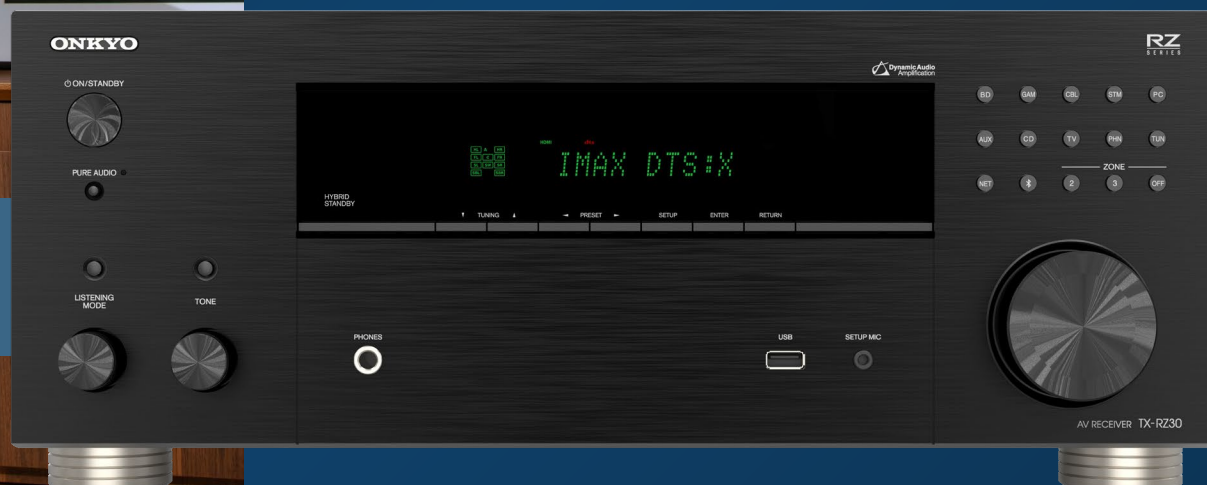

TX-RZ30

ONKYO®

THE HEARTBEAT OF ENTERTAINMENT

For nearly 80 years, Onkyo has been providing audiophiles with sounds that no other company can match. Thanks to unique analogue circuitry and high-end amplifier technology, the 9.2-channel Onkyo TX-RZ30 delivers your favorite content with out-of-this-world sound – with soaring highs and extended deep bass down to 5 Hz. Fan favorite features like Dirac Live, optional Dirac Live bass control for two independent subwoofer outputs, Dolby Atmos, Works with Sonos, and IMAX Enhanced come standard with the Onkyo RZ Series AVRs to make it the heartbeat of your entertainment system.

TX-RZ30

PREMIUM AUDIO VIDEO RECEIVER