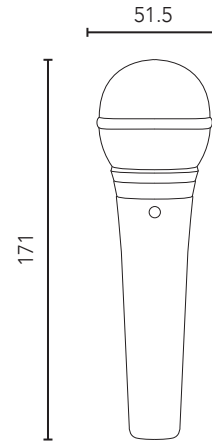

M1-S

Live Performance Dynamic Microphone with Lockable Switch

Features

- Live dynamic vocal microphone
- High output neodymium capsule
- Locking on/off switch
- XLR security lock
- Heavy duty metal body
- Low handling noise
- Designed and manufactured in Australia
- Lifetime warranty*

Specifications

Acoustic Principle	Dynamic
Directional Pattern	Cardioid
Frequency Range	75Hz ~ 18,000Hz
Sensitivity	-56dB $\pm$2dB re 1V/Pa (1.6mV @ 94 dB SPL) @ 1kHz
Normal Impedence	320Ω
Dimensions	Length - 171mm (6.73") Diameter - 51.5mm (2.03")
Output Connection	3 pin XLR, balanced output between Pin 2 (+), Pin 3 (-) and Pin 1 (ground)
Shipping Weight	700g (1.54lb)
Net Weight	360g (0.79lb)