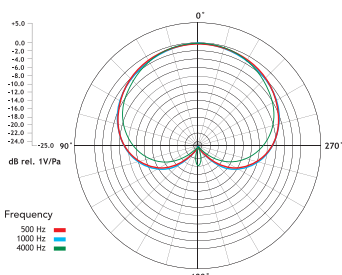

Polar Pattern