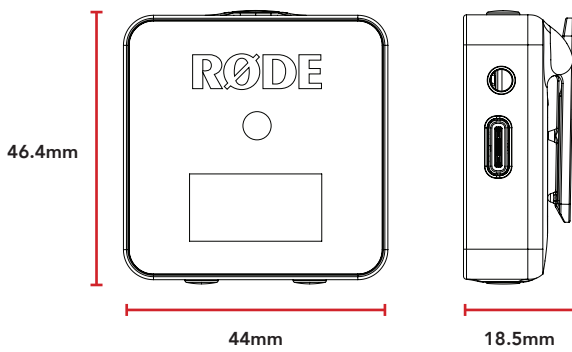

## MECHANICAL SPECIFICATIONS

Weight (grams):	TX: 31	
	RX: 31	
Dimensions (millimetres):	TX	RX
	Length: 44	Length: 44
	Width: 45.3	Width: 46.4
	Height: 18.5	Height: 18.5
Compatible RØDE Accessories:	MagClip GO, Interview GO, DC-1, SC2, SC7, SC11, SC18, COLORS 3	
	1 x SC2	
Included Accessories:	1 x USB-C Cable	
	2 x Fur Windshield	
	1 x Pouch	

## DIMENSIONS