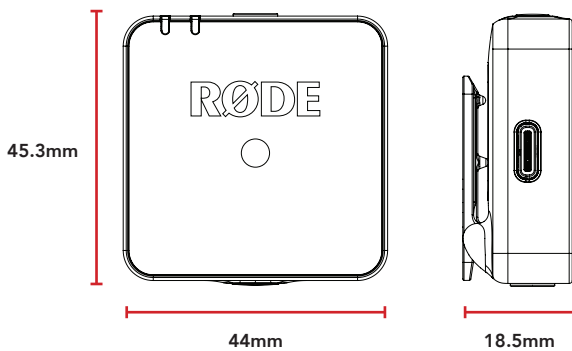

## MECHANICAL SPECIFICATIONS

Weight (grams):	TX: 31	
	RX: 31	
Dimensions (millimetres):	TX	RX
	Length: 44	Length: 44
	Width: 45.3	Width: 46.4
	Height: 18.5	Height: 18.5
Compatible RØDE Accessories:	MagClip GO, Interview GO, DC-1, SC2, SC7, SC11, SC18, COLORS 3	
	1 x SC2	
Included Accessories:	1 x USB-C Cable	
	2 x Fur Windshield	
	1 x Pouch	

## DIMENSIONS