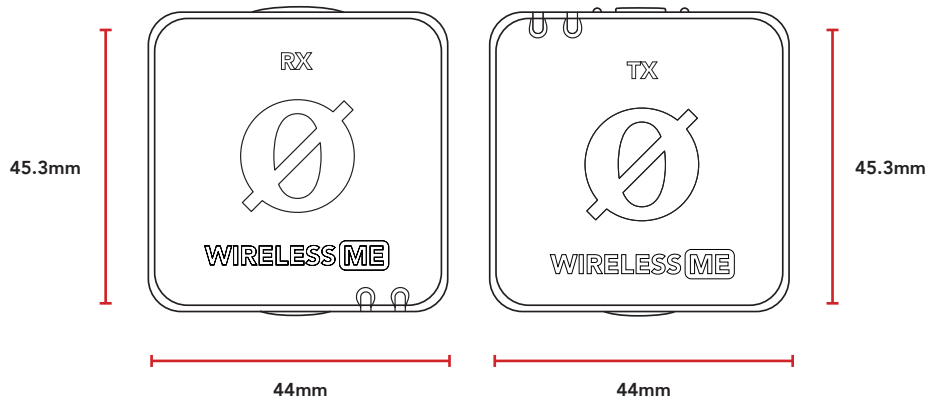

RØDE

MECHANICAL SPECIFICATIONS

Weight (grams):	TX 32 RX 32
Dimensions (millimetres):	TX: 44mm x 45.3mm x 18.3mm RX: 44mm x 45.3mm x 18.3mm
Included Accessories:	1 x Carry pouch 1 x USB-C to Lightning (SC21) 1 x USB-C to C (SC22) 1 x SC2 3.5mm TRS to TRS cable 1 x SC7 3.5mm TRRS to TRS cable 2 x Fur windshield
RØDE Software Compatibility:	RØDE Central RØDE Connect RØDE Reporter RØDE Capture

WHAT'S IN THE BOX

DIMENSIONS

DIMENSIONS

POLAR PATTERN

FREQUENCY RESPONSE