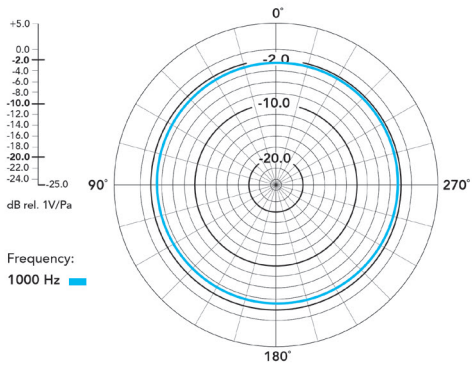

RØDE

MECHANICAL SPECIFICATIONS

Weight (grams):	TX 32 RX 32
Dimensions (millimetres):	TX: 44mm x 45.3mm x 18.3mm RX: 44mm x 45.3mm x 18.3mm
Included Accessories:	1 x Carry pouch 1 x USB-C to Lightning (SC21) 1 x USB-C to C (SC22) 1 x SC2 3.5mm TRS to TRS cable 1 x SC7 3.5mm TRRS to TRS cable 2 x Fur windshield
RØDE Software Compatibility:	RØDE Central RØDE Connect RØDE Reporter RØDE Capture

WHAT'S IN THE BOX

DIMENSIONS

DIMENSIONS

POLAR PATTERN

FREQUENCY RESPONSE