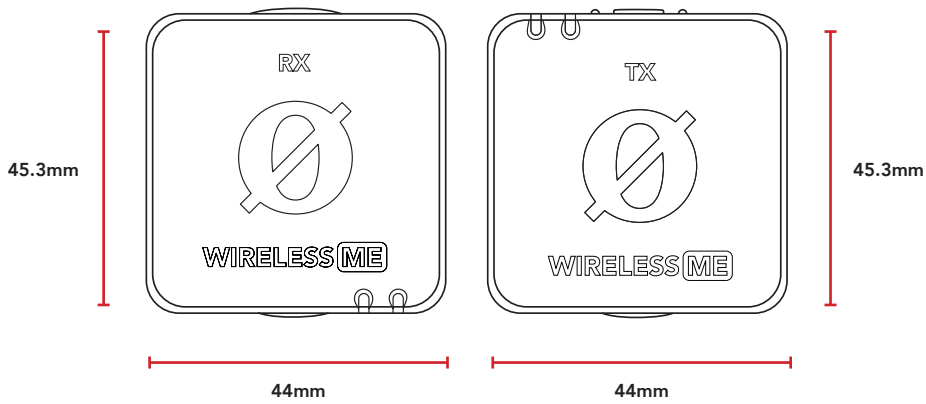

RØDE

MECHANICAL SPECIFICATIONS

Weight (grams):	TX: 32 RX: 32
Dimensions (millimetres):	TX: 44 x 45.3 x 18.3 RX: 44 x 45.3 x 18.3
Included Accessories:	2 x Transmitters 1 x Receiver 1 x SC21 USB-C to Lightning Cable 2 x SC22 USB-C to USB-C Cable 1 x SC2 3.5mm TRS to TRS cable 1 x SC7 3.5mm TRRS to TRS cable 2 x MagClip GO 3 x Fur windshield 1 x Carry Pouch
RØDE Software Compatibility:	RØDE Central RØDE Connect RØDE Reporter RØDE Capture

WHAT'S IN THE BOX

DIMENSIONS

POLAR PATTERN

FREQUENCY RESPONSE