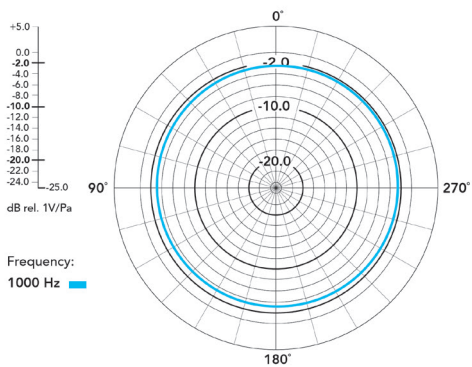

RØDE

MECHANICAL SPECIFICATIONS

Weight (grams):	TX: 32 RX: 32
Dimensions (millimetres):	TX: 44 x 45.3 x 18.3 RX: 44 x 45.3 x 18.3
Included Accessories:	2 x Transmitters 1 x Receiver 1 x SC21 USB-C to Lightning Cable 2 x SC22 USB-C to USB-C Cable 1 x SC2 3.5mm TRS to TRS cable 1 x SC7 3.5mm TRRS to TRS cable 2 x MagClip GO 3 x Fur windshield 1 x Carry Pouch
RØDE Software Compatibility:	RØDE Central RØDE Connect RØDE Reporter RØDE Capture

WHAT'S IN THE BOX

DIMENSIONS

POLAR PATTERN

FREQUENCY RESPONSE