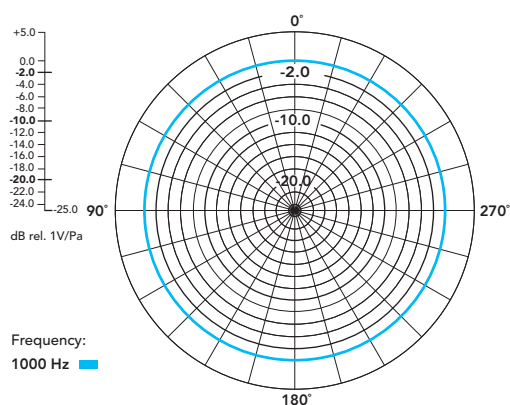

POLAR PATTERN