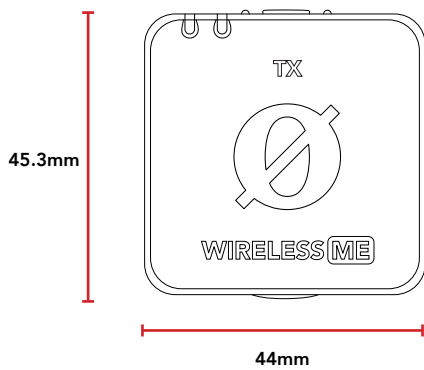

RØDE

MECHANICAL SPECIFICATIONS

Weight (grams):	32
Dimensions (millimetres):	Length: 44 Width: 45.3 Height: 18.3
Included Accessories:	2 x Furry Windshield 1 x SC22, 30cm USB-C to USB-C cable
RØDE Software Compatibility:	RØDE Central RØDE Connect RØDE Reporter RØDE Capture

WHATS IN THE BOX

Wireless ME Transmitter (TX)

Furry Windshield

SC22

DIMENSIONS

POLAR PATTERN

FREQUENCY RESPONSE