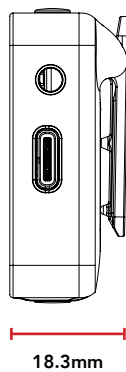

RØDE

MECHANICAL SPECIFICATIONS

Weight (grams):	32
Dimensions (millimetres):	Length: 44 Width: 45.3 Height: 18.3
Included Accessories:	2 x Furry Windshield 1 x SC22, 30cm USB-C to USB-C cable
RØDE Software Compatibility:	RØDE Central RØDE Connect RØDE Reporter RØDE Capture

WHATS IN THE BOX

Wireless ME Transmitter (TX)

Furry Windshield

SC22

DIMENSIONS

POLAR PATTERN

FREQUENCY RESPONSE