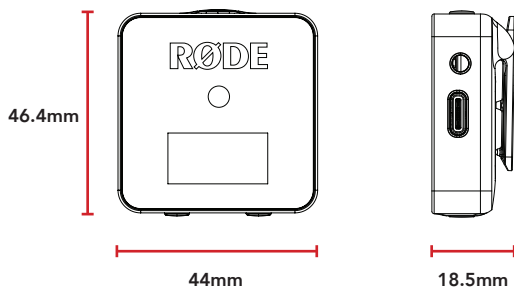

## MECHANICAL SPECIFICATIONS

Weight (grams):	TX: 30g RX: 32g	
Dimensions (millimetres):	TX Length: 44 Width: 45.3 Height: 18.3	RX Length: 44 Width: 45.5 Height: 18.3
Compatible RØDE Accessories:	Charge Case, Interview GO, FlexClip GO, Mag Clip GO, DCS-1, COLORS 2, SC15, SC16, SC17, SC18, SC19	
Compatible RØDE Software:	RØDE Connect RØDE Central	
Included Accessories:	2 x SC20 1 x SC5 2 x Furry 1 x Pouch Bag	

## WHATS IN THE BOX

1 x Receiver

1 x Transmitter

2 x Furry

1 x Carry Pouch

1 x SC5

2 X SC20

## DIMENSIONS

RX

TX