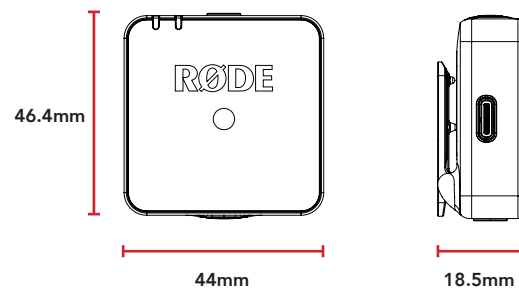

## MECHANICAL SPECIFICATIONS

Weight (grams):	TX: 30g RX: 32g	
Dimensions (millimetres):	TX Length: 44 Width: 45.3 Height: 18.3	RX Length: 44 Width: 45.5 Height: 18.3
Compatible RØDE Accessories:	Charge Case, Interview GO, FlexClip GO, Mag Clip GO, DCS-1, COLORS 2, SC15, SC16, SC17, SC18, SC19	
Compatible RØDE Software:	RØDE Connect RØDE Central	
Included Accessories:	2 x SC20 1 x SC5 2 x Furry 1 x Pouch Bag	

## WHATS IN THE BOX

1 x Receiver

1 x Transmitter

2 x Furry

1 x Carry Pouch

1 x SC5

2 X SC20

## DIMENSIONS

RX

TX