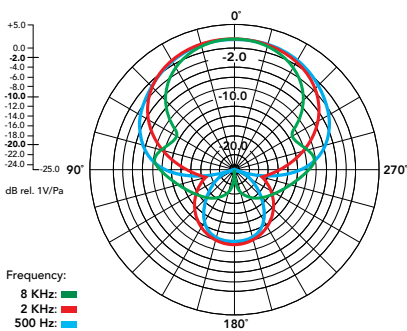

*Additional cables required:
SC15 (Lightning), SC16 (USB-C), SC18 (USB-A)

RØDE

MECHANICAL SPECIFICATIONS

Weight (grams):	VideoMic GO II: 33 VideoMic GO II and included accessories: 96
Dimensions: (millimetres)	VideoMic GO II: Height: 120 Diameter: 21.6 VideoMic GO II and included accessories: Length: 150 Width: 70 Height: 86
Compatible RØDE Accessories:	WS12, SC14, SC15, SC16, SC17, SC18, SC19, SC20, SC21, SC22, SC23, SC24, SC25, SC26
Compatible RØDE Software:	<ul style="list-style-type: none"> • RØDE Connect • RØDE Central • RØDE Reporter
Included Accessories:	<ul style="list-style-type: none"> • 1 x SC14 TRS-TRS cable • 1 x foam windshield • 1 x SM8-R shockmount

WHAT'S IN THE BOX

DIMENSIONS

POLAR PATTERN

FREQUENCY RESPONSE