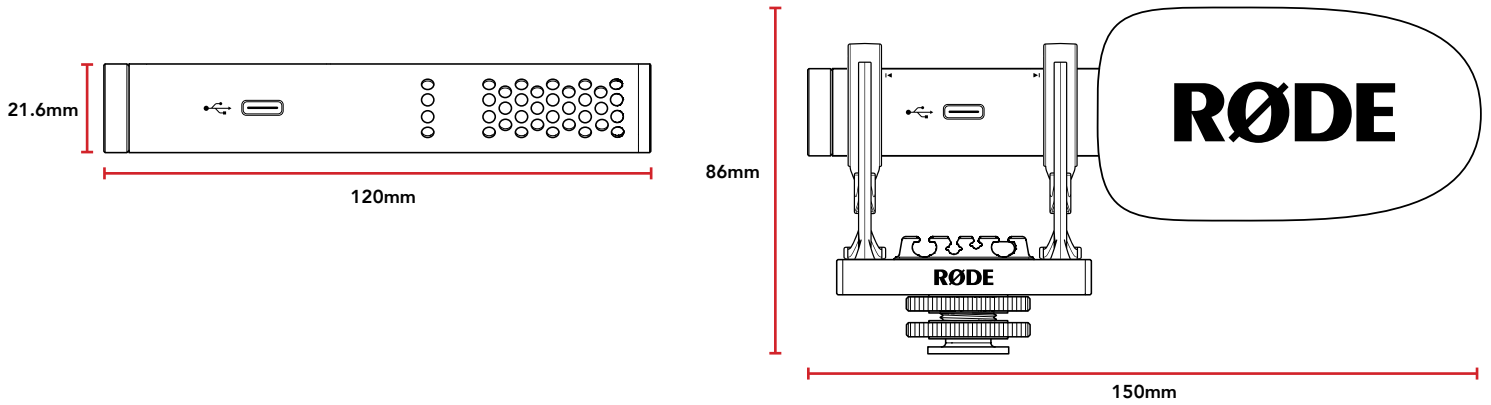

*Additional cables required:
SC15 (Lightning), SC16 (USB-C), SC18 (USB-A)

RØDE

MECHANICAL SPECIFICATIONS

Weight (grams):	VideoMic GO II: 33 VideoMic GO II and included accessories: 96
Dimensions: (millimetres)	VideoMic GO II: Height: 120 Diameter: 21.6 VideoMic GO II and included accessories: Length: 150 Width: 70 Height: 86
Compatible RØDE Accessories:	WS12, SC14, SC15, SC16, SC17, SC18, SC19, SC20, SC21, SC22, SC23, SC24, SC25, SC26
Compatible RØDE Software:	<ul style="list-style-type: none"> • RØDE Connect • RØDE Central • RØDE Reporter
Included Accessories:	<ul style="list-style-type: none"> • 1 x SC14 TRS-TRS cable • 1 x foam windshield • 1 x SM8-R shockmount

WHAT'S IN THE BOX

DIMENSIONS

POLAR PATTERN

FREQUENCY RESPONSE