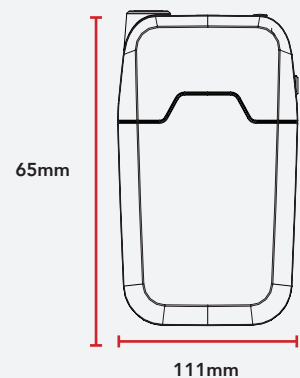

MECHANICAL SPECIFICATIONS

Dimensions:	111mm(H) x 65mm(W) x 40mm(D)
Weight:	190 grams

WHAT'S IN THE BOX

1x RØDELINK TX-BELT

DIMENSIONS

RØDE