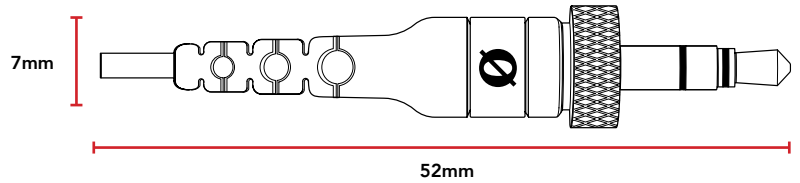

RØDE

MECHANICAL SPECIFICATIONS

Weight (grams):	Body: 9 Clip: 2
Dimensions (millimetres):	Body: Length: 1200 Width: 10 Height: 5 Clip: Length: 21 Width: 20 Height: 8
Compatible RØDE Products:	<ul style="list-style-type: none"> • Wireless GO • Wireless GO II • AI-Micro • RØDELink Series
Included Accessories:	1 x Lavalier II 1 x Pop Filter 1 x Mic Clip 1 x Mini Furry Windshield 1 x Set of Coloured ID Rings 1 x Zip Case

WHATS IN THE BOX

Lavalier II

Pop Filter

Mic Clip

Mini Furry Windshield

Set of Coloured ID Rings

Zip Case

DIMENSIONS