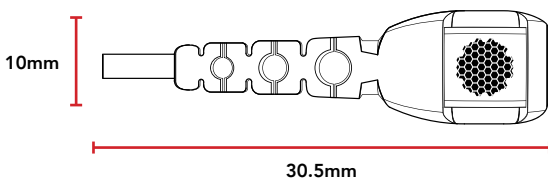

RØDE

MECHANICAL SPECIFICATIONS

Weight (grams):	Body: 9 Clip: 2
Dimensions (millimetres):	Body: Length: 1200 Width: 10 Height: 5 Clip: Length: 21 Width: 20 Height: 8
Compatible RØDE Products:	<ul style="list-style-type: none"> • Wireless GO • Wireless GO II • AI-Micro • RØDELink Series
Included Accessories:	1 x Lavalier II 1 x Pop Filter 1 x Mic Clip 1 x Mini Furry Windshield 1 x Set of Coloured ID Rings 1 x Zip Case

WHATS IN THE BOX

Lavalier II

Pop Filter

Mic Clip

Mini Furry Windshield

Set of Coloured ID Rings

Zip Case

DIMENSIONS