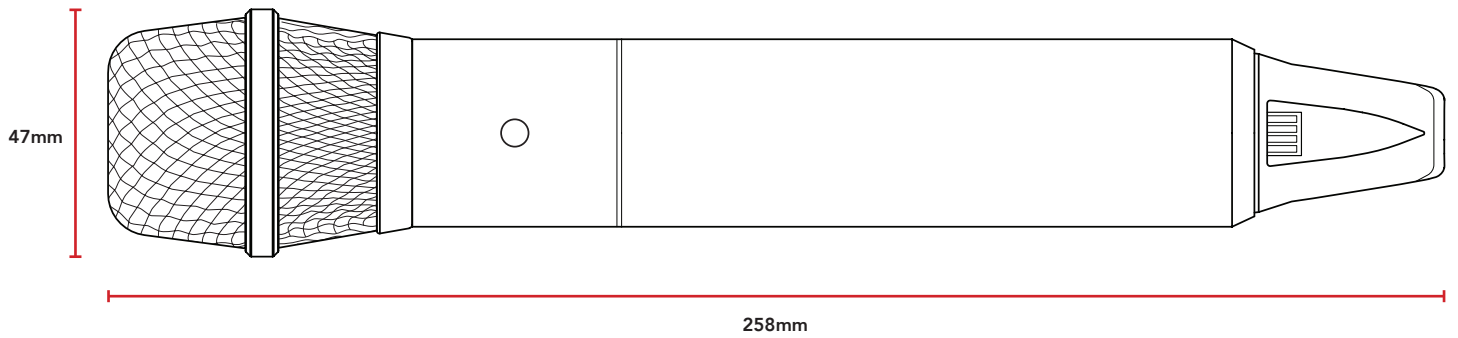

MECHANICAL SPECIFICATIONS

Colour:	Black
Weight (grams):	250
Dimensions (millimetres):	Length: 258 Width: 47 Height: 47

WHATS IN THE BOX

Interview PRO

Pop Filter

SuperSpeed USB-C to USB-C cable

Mic Clip

ZP2 Zip Pouch

DIMENSIONS

POLAR PATTERN

FREQUENCY RESPONSE