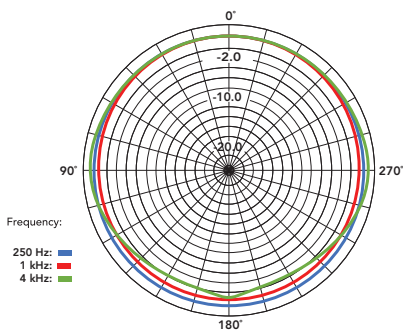

ACOUSTIC AND ELECTRICAL SPECIFICATIONS:

Capsule:	Electret Condenser
Acoustic Principle:	Pre-polarised pressure transducer
Polar Pattern:	Omnidirectional
Frequency Range:	20Hz – 20kHz
Signal-to-Noise Ratio:	74dB
Dynamic Range:	102dB (as per IEC651)
Maximum SPL:	122dB SPL
Wireless Connectivity:	RØDE Series IV Wireless 2.4GHz
Transmission Range:	Up to 200m (line of sight)
Computer Connectivity:	USB-C (USB SuperSpeed 5Gbps)
Power Requirements:	In-built lithium-ion rechargeable (charged via USB)
Recording Capacity:	32GB (over 40 hours of recording)
Operating Time:	Up to 25 hours
Bit Depth:	32-bit
Sample Rate:	48 kHz

MECHANICAL SPECIFICATIONS

Colour:	Black
Weight (grams):	250
Dimensions (millimetres):	Length: 258 Width: 47 Height: 47

WHATS IN THE BOX

Interview PRO

Pop Filter

SuperSpeed USB-C to USB-C cable

Mic Clip

ZP2 Zip Pouch

DIMENSIONS

POLAR PATTERN

FREQUENCY RESPONSE